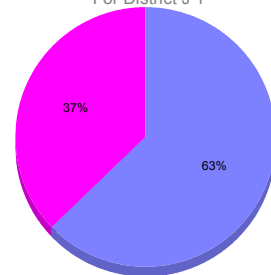

Goal, New, Dropped, Gain/Loss

Comparison of Membership Gain/Loss

Current Year Compared to the Previous Year

Gender Comparison 2010-2011

For District J 1

Oct/Nov/Dec

Male Female