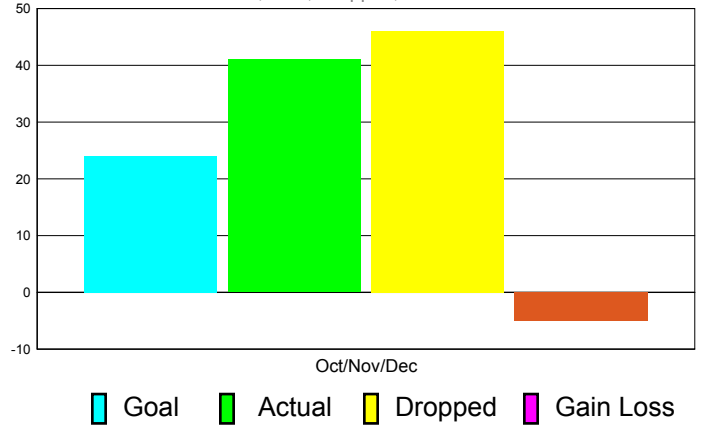

Membership Results 2011-2012

Goal, New, Dropped, Gain/Loss